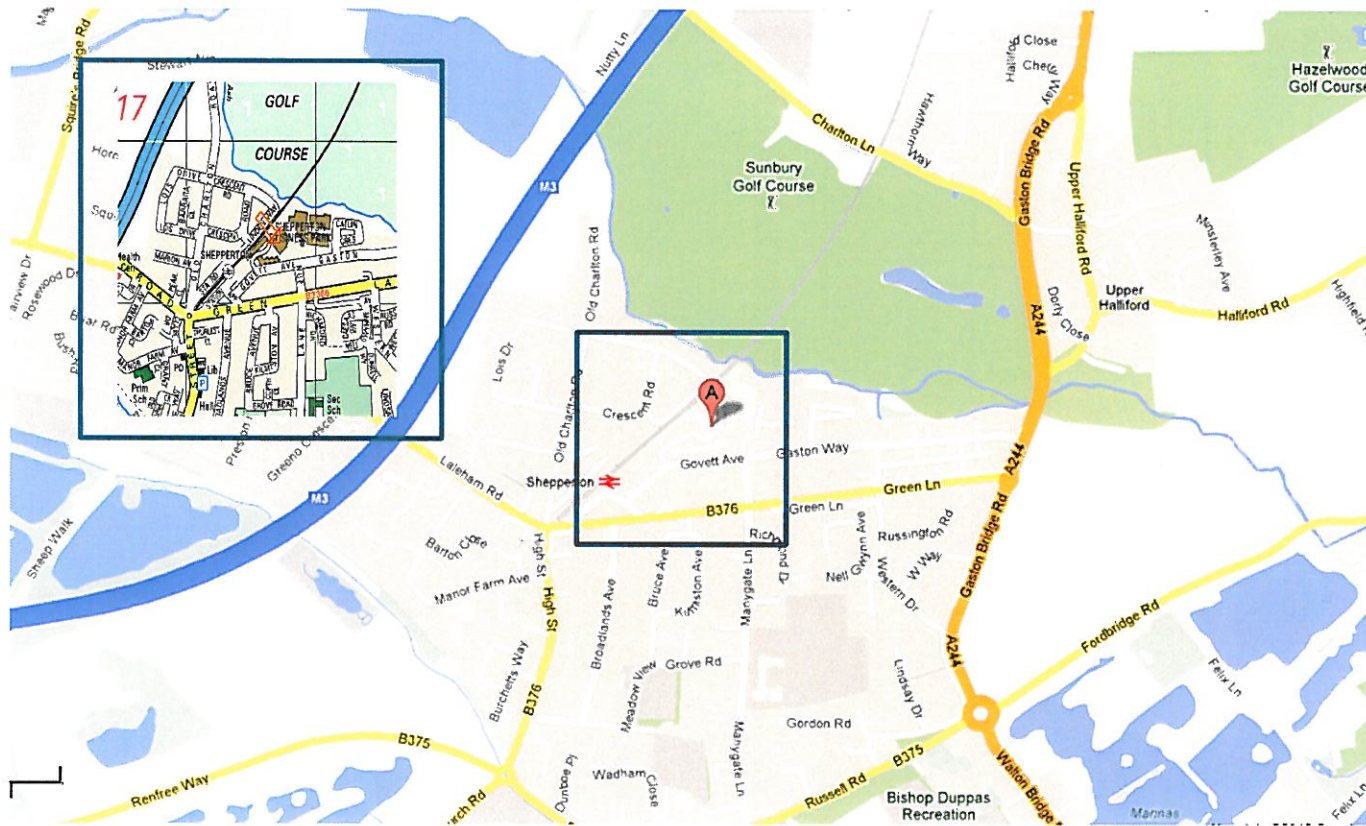

BELIMO AUTOMATION UK LOCATION/DIRECTIONS

Exit M25 @ Junction 13 Join A30 (signposted London (W) Hounslow/Staines), at roundabout take 1st exit onto Staines By-pass/A30, go through 1 roundabout, at next roundabout take 2nd exit onto Staines Road W/A308, turn right onto Windmill Road/A244, go through 1 roundabout, at next roundabout take 2nd exit onto Green Lane B376, turn right into Govett Avenue.